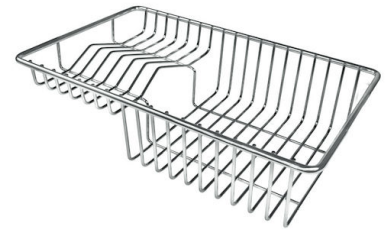

## OPTIONAL ACCESSORIES

**Cestello inox**  
8612 000

**Glass chopping board**  
8631 300

**HPDE Chopping board**  
8657 001

**HPDE Twin chopping board**  
8644 101

**Stainless steel plate rack**  
8100 154

**Stainless steel plate rack**  
8100 303  
\* only in combination with the accessory  
8644 101

**White basket**  
8612 100

**White bowl**  
8153 100

**Graters kit with ring-holder and  
food collection tray**  
8159 101  
\* only in combination with the accessory  
8644 101