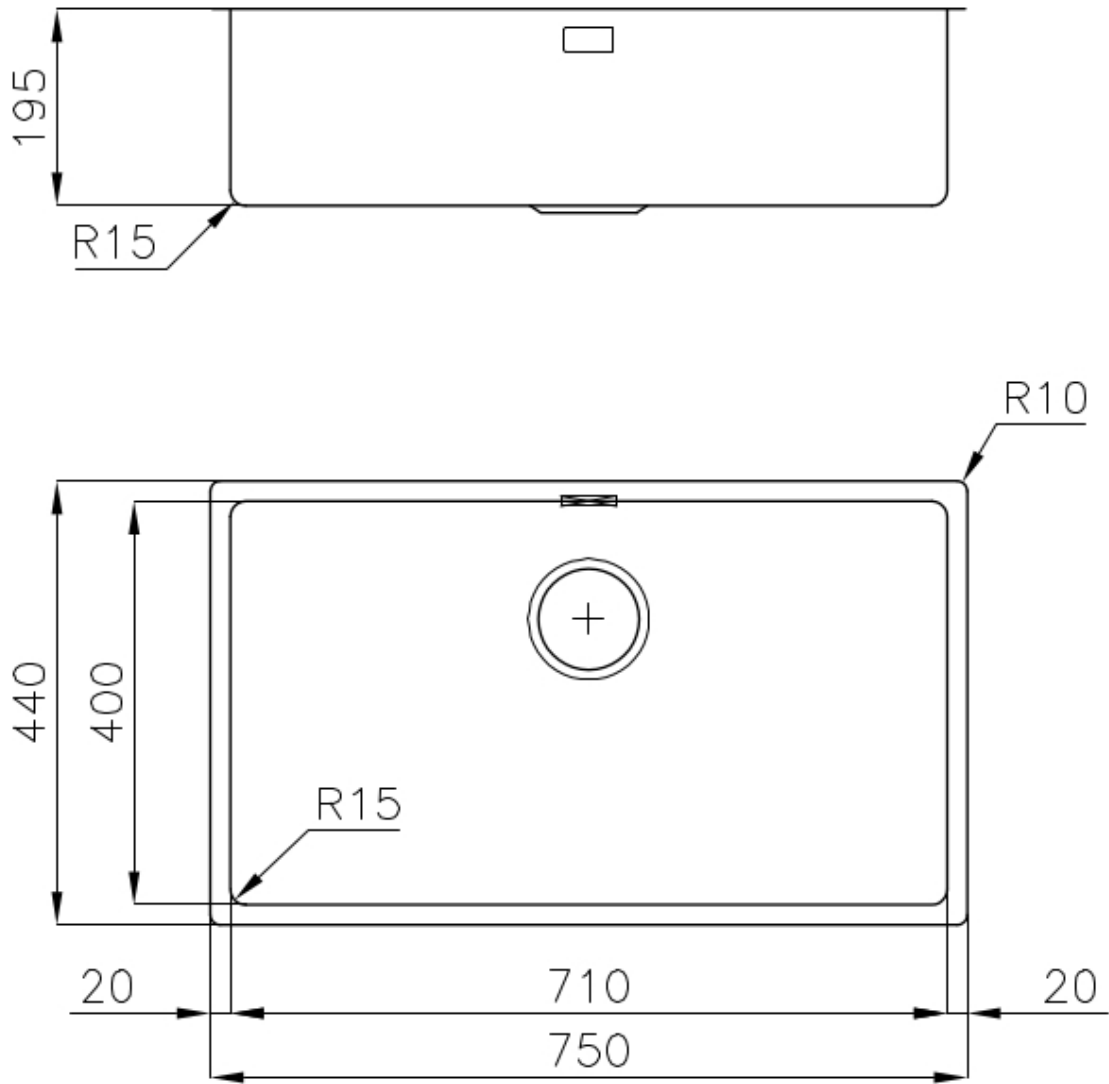

---

Texture Vintage

---

Base 80 cm

---

Dimensions 750 x 440 mm

---

Standard fittings Fixing hooks, gasket, drain, overflow and siphon, boxed packing

---

Bowl dimension 710 x 400 mm

---

Number of bowls 1 bowl

---

Waste fitting 3,5" drain

---

---

**Basket 3,5" waste fitting** The drain is equipped with a large 3.5" drain, with the practical basket cap that prevents the discharge of solid parts.

---

**High thickness** 1mm thick steel. A significant thickness, which guarantees the maximum sturdiness and durability.

## TECHNICAL DATA

Cut out size  
Dimensioni per foratura top