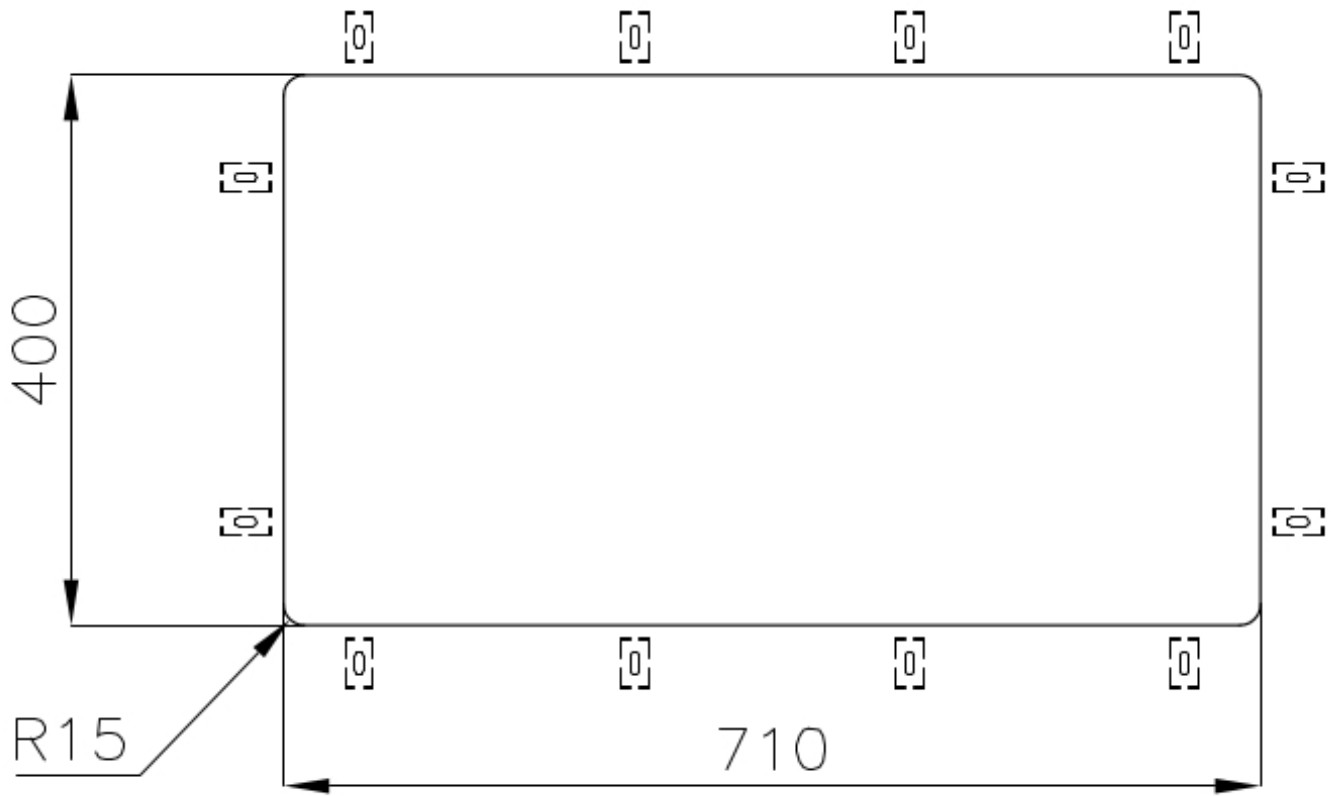

---

Bowl dimension 710 x 400 mm

---

Number of bowls 1 bowl

---

Waste fitting 3,5" drain

---

## TECHNICAL DATA

Cut out size  
Dimensioni per foratura top