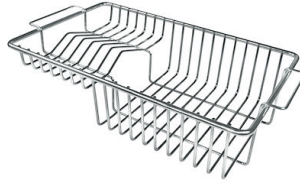

## OPTIONAL ACCESSORIES

**Cestello inox**  
8612 000

**Glass chopping board**  
8631 300

**HPDE Chopping board**  
8657 001

**HPDE Twin chopping board**  
8644 101

**Stainless steel plate rack**  
8100 154

**Stainless steel plate rack**  
8100 303  
\* only in combination with the accessory  
8644 101

**White basket**  
8612 100

**White bowl**  
8153 100

**Graters kit with ring-holder and  
food collection tray**  
8159 101  
\* only in combination with the accessory  
8644 101

**Stainless steel perforated tray**

8151 000

\* only in combination with the accessory  
8644 101

**Stainless steel plate rack**

8100 201